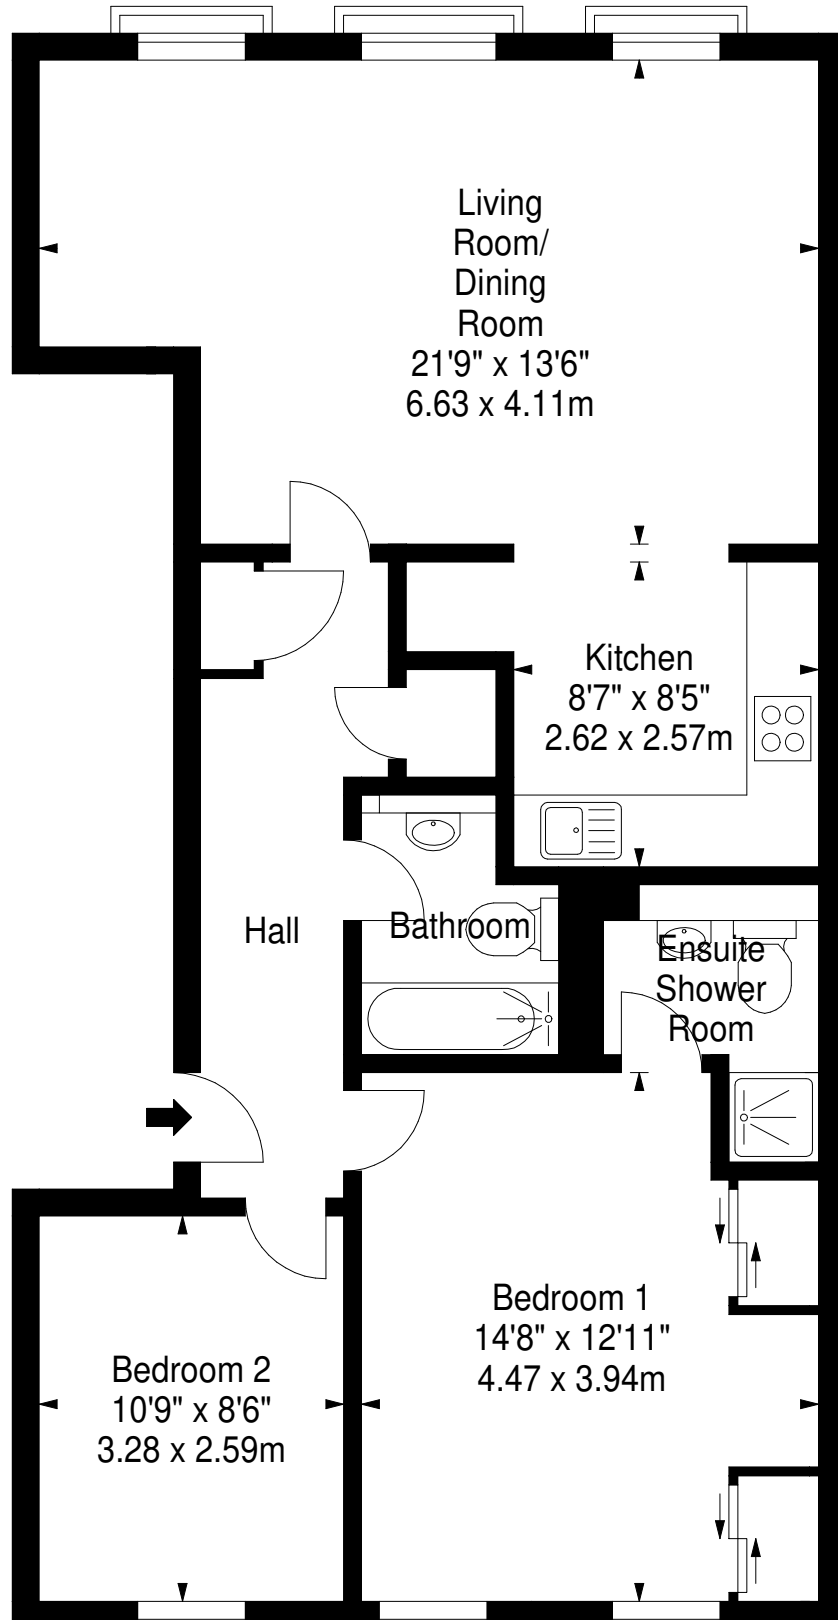

Dalry Gait,
Edinburgh,
Midlothian, EH11 2AU

Approx. Gross Internal Area
826 Sq Ft - 76.74 Sq M
For identification only. Not to scale.
© SquareFoot 2023

Third Floor