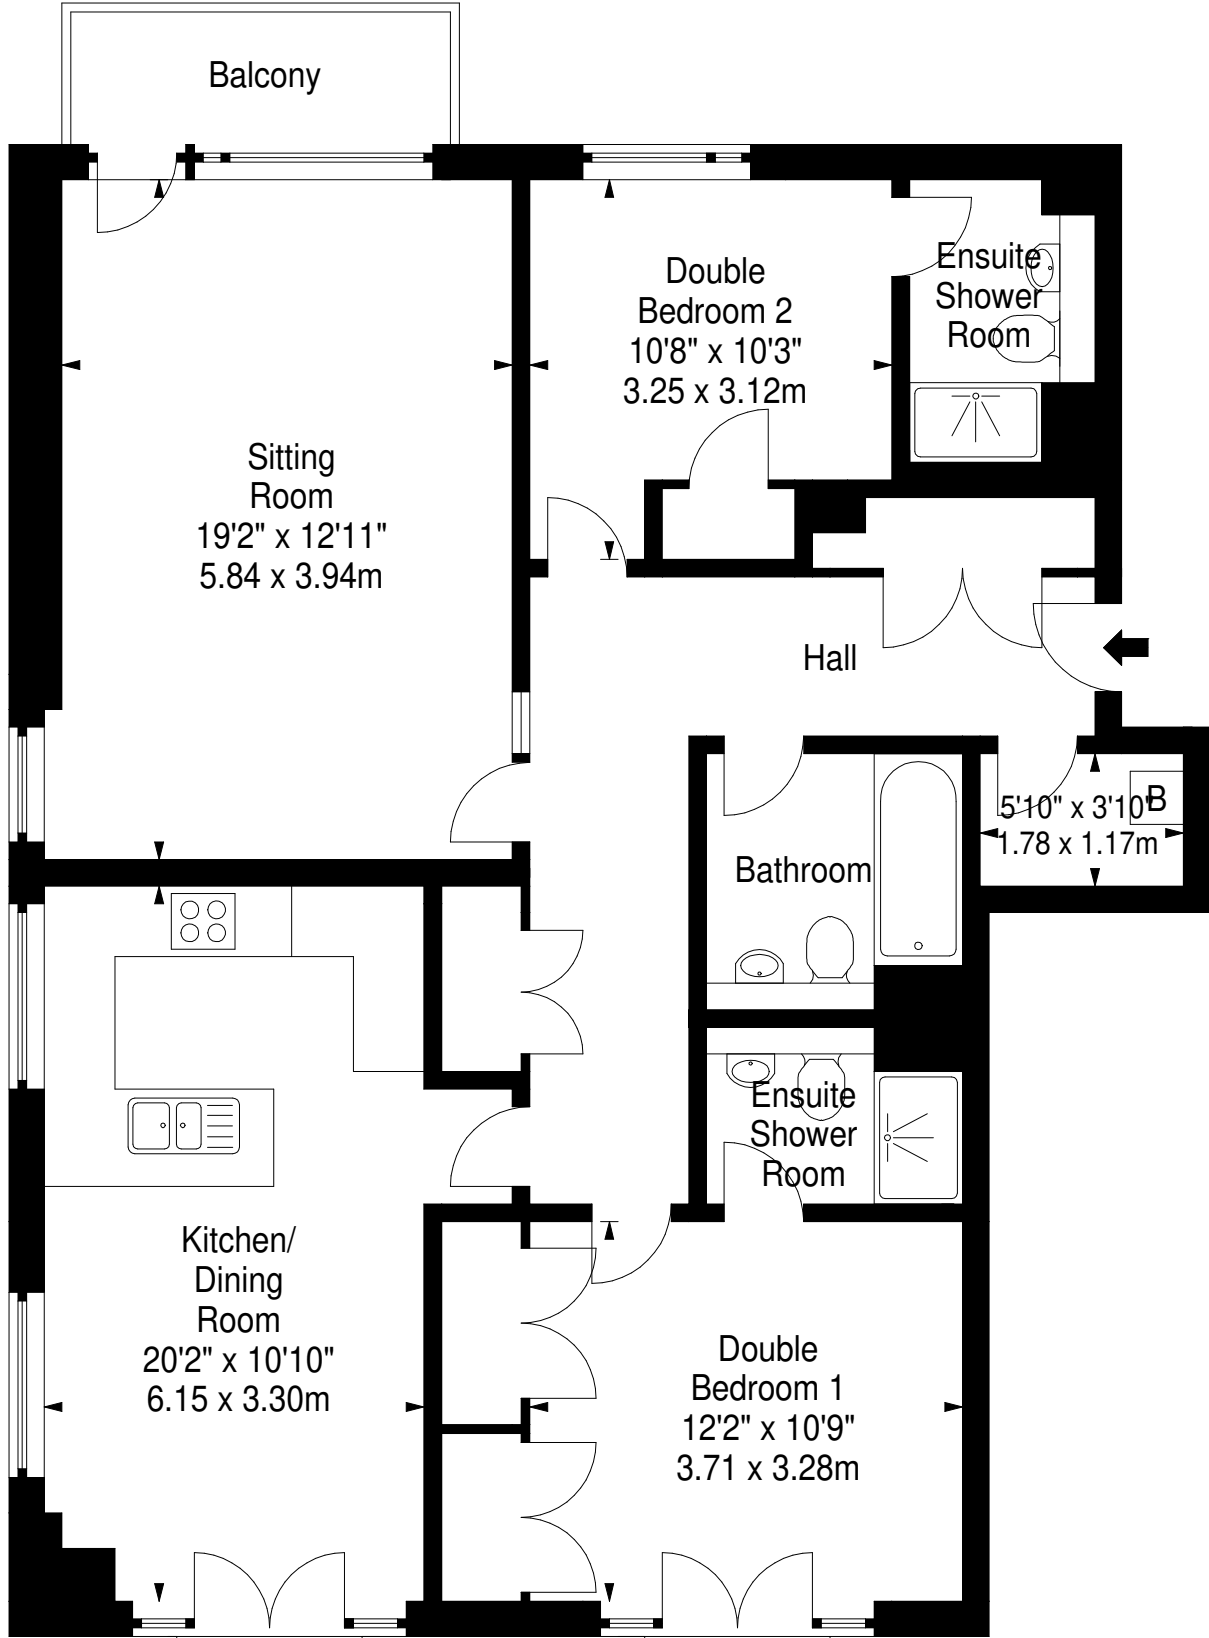

Western Harbour Midway,  
Edinburgh,  
Midlothian, EH6 6LE

Approx. Gross Internal Area  
1130 Sq Ft - 104.98 Sq M  
For identification only. Not to scale.  
© SquareFoot 2026

Seventh Floor